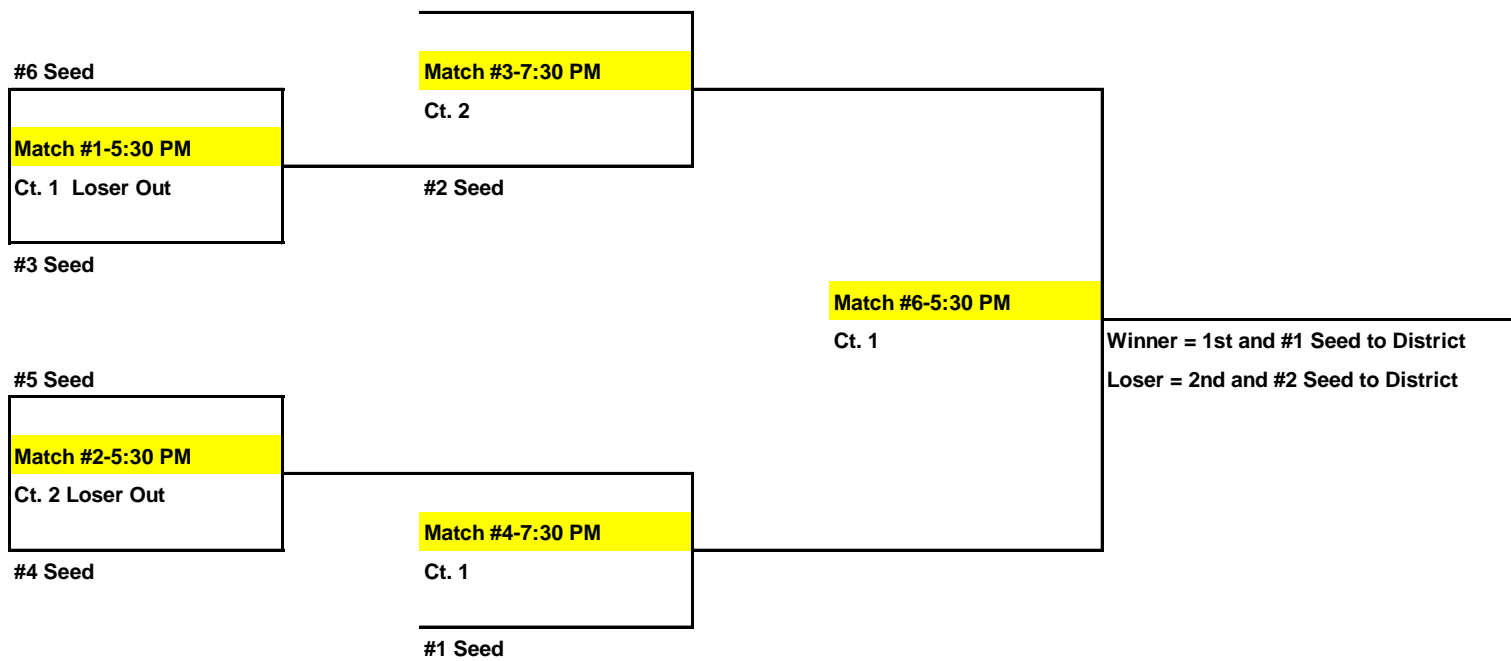

Winners Bracket

Thurs 10/27 @ Sammamish HS

Thurs 10/27 @ Sammamish HS

Sat. 10/29 @ Sammamish HS

Bottom Team on Bracket is Home Team

Losers Bracket

Sat. 10/29 @ Sammamish HS

Bottom Team on Bracket is Home Team