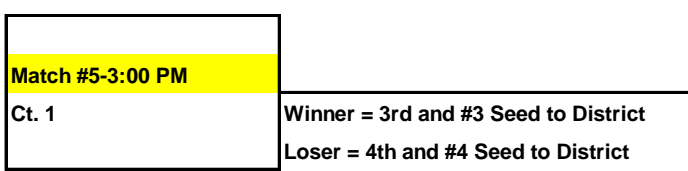

Winners Bracket

Thurs 10/27 @ Sammamish HS

Thurs 10/27 @ Sammamish HS

Sat. 10/29 @ Sammamish HS

Bottom Team on Bracket is Home Team

Losers Bracket

Sat. 10/29 @ Sammamish HS

Bottom Team on Bracket is Home Team